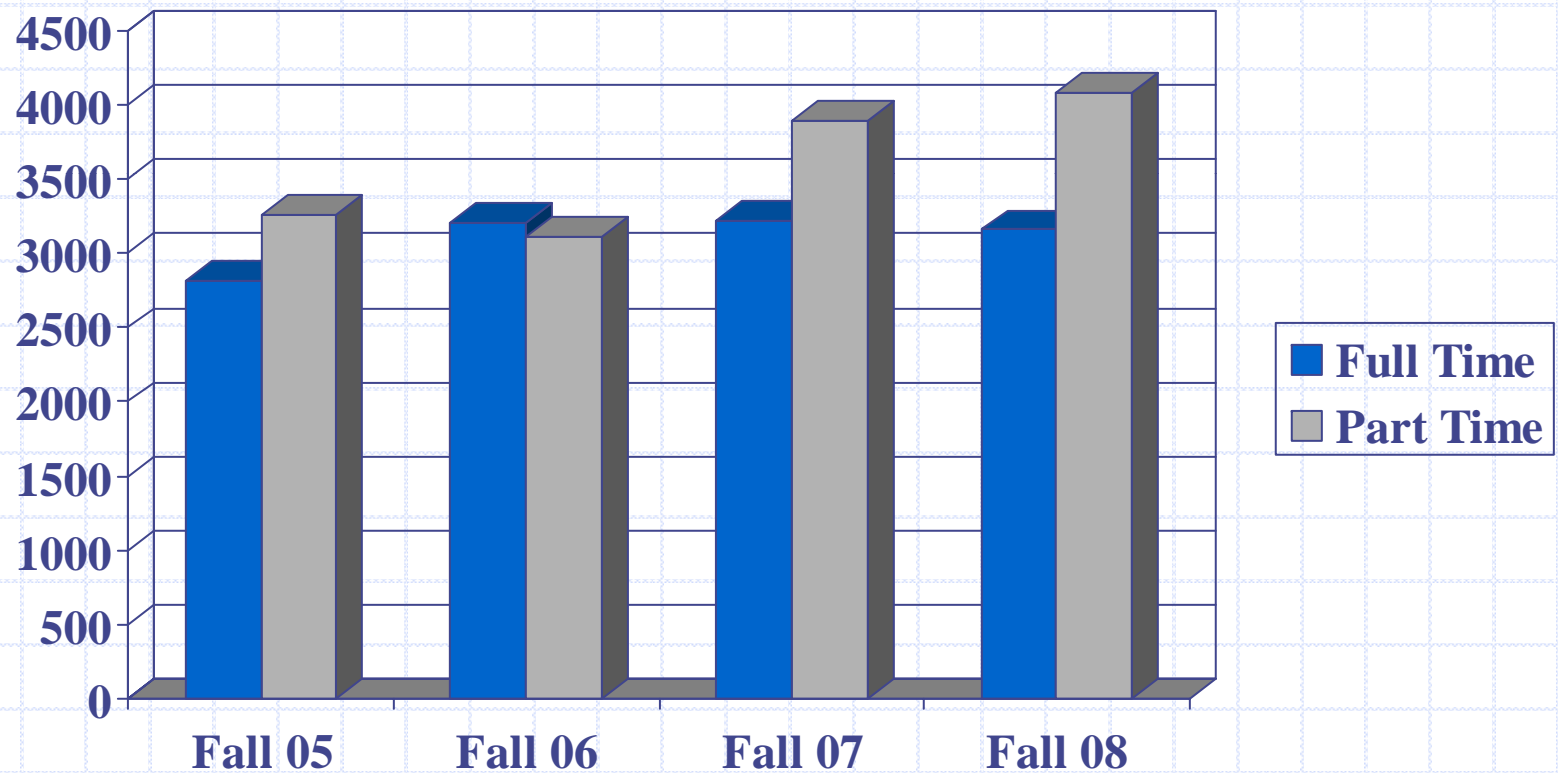

Full Time/Part Time