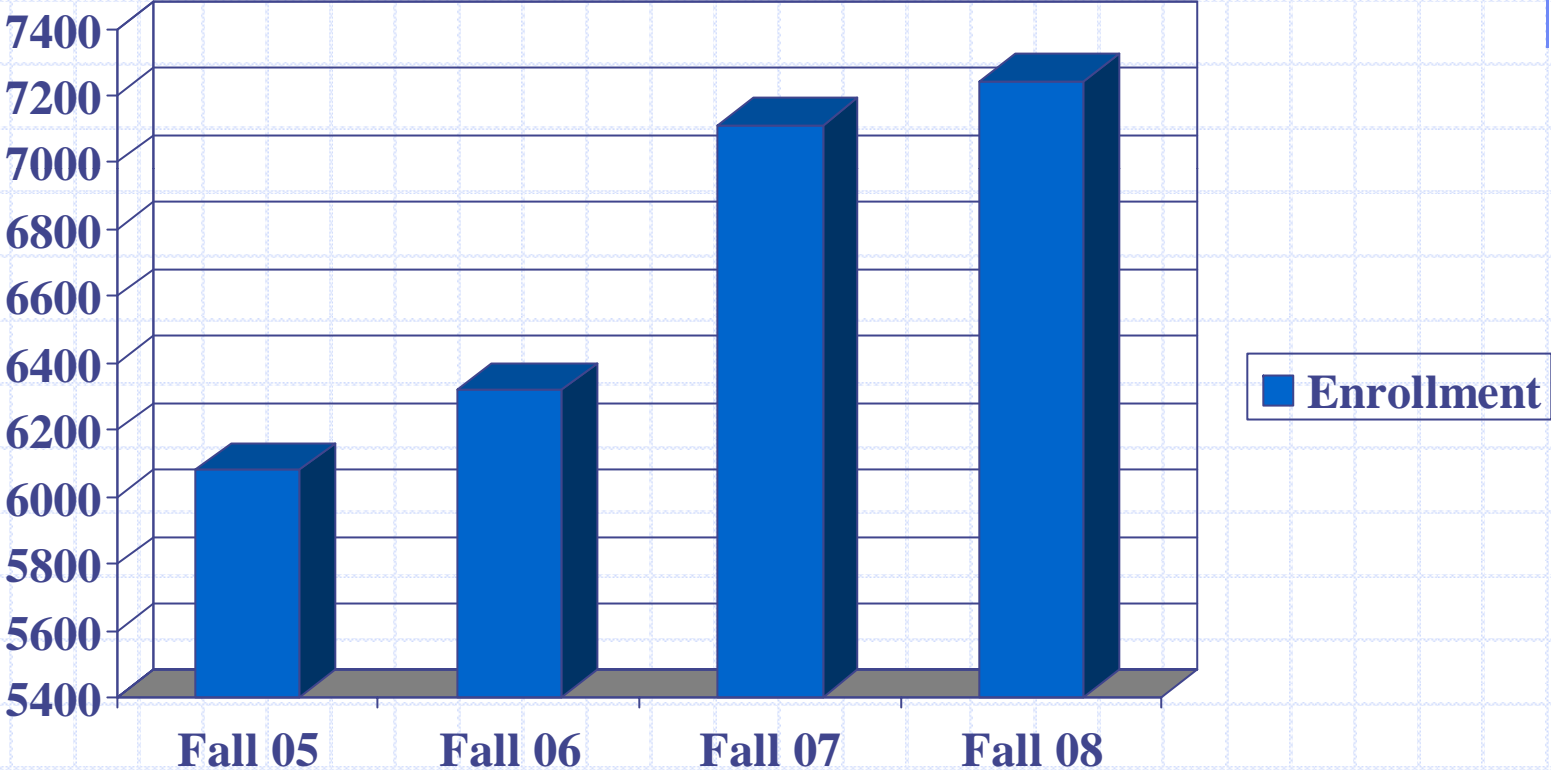

Somerset

Community College
HIGHER EDUCATION BEGINS HERE

Our Students

November 13, 2008

Enrollment

Enrollment Success

Enrollment for Fall 2008 is 7,243 which is a 1.8% increase over Fall 2007. This places us as the 3rd largest college in KCTCS.