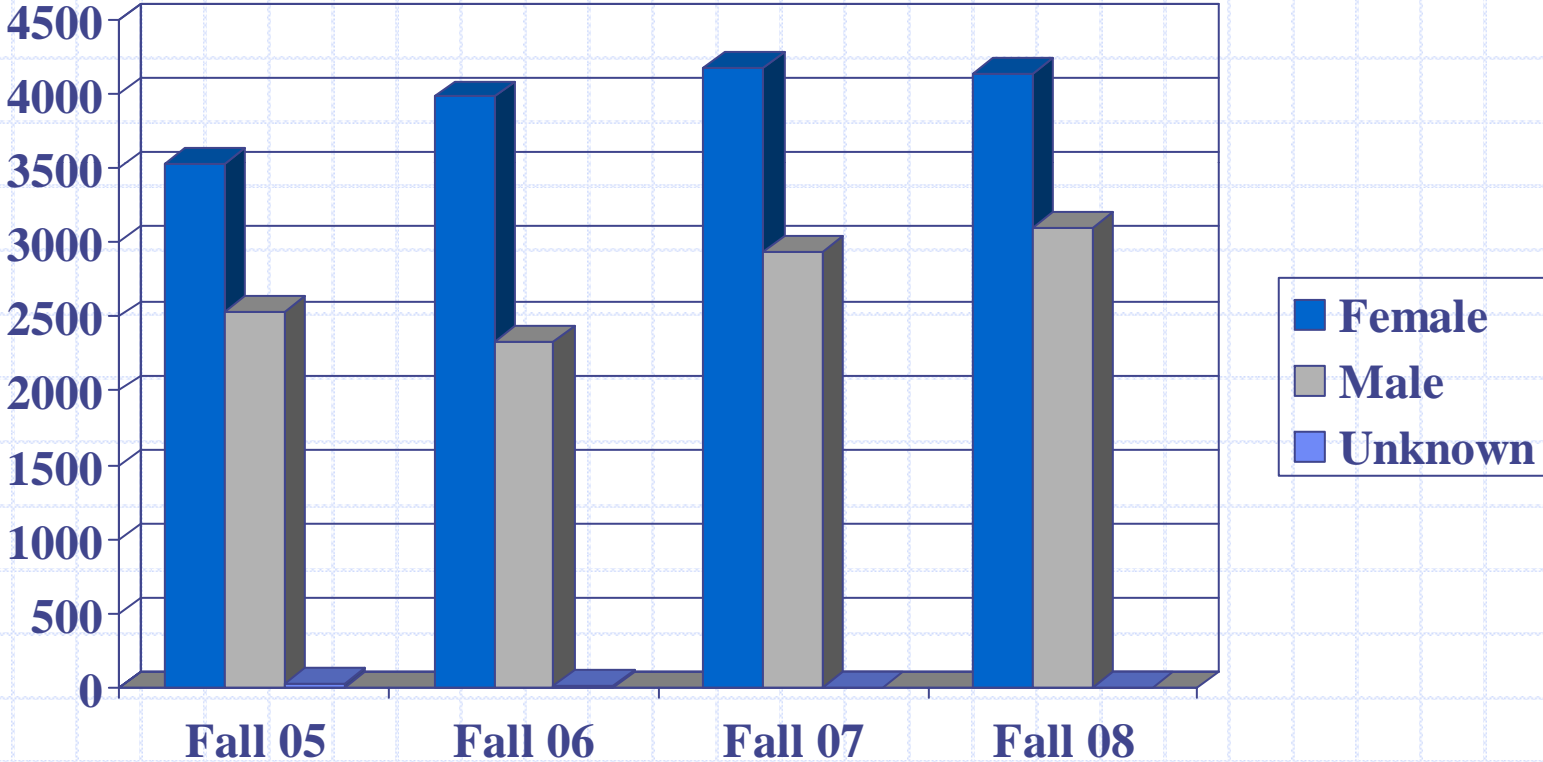

Somerset

Community College
HIGHER EDUCATION BEGINS HERE

Our Students

November 13, 2008

Enrollment

Enrollment Success

Enrollment for Fall 2008 is 7,243 which is a 1.8% increase over Fall 2007. This places us as the 3rd largest college in KCTCS.

Full Time/Part Time

FTE

Age

Gender

Minority Students

Retention

Scholarships

- ◆ Endowed Scholarships
- ◆ Annual Scholarships
- ◆ Academic Scholarships
- ◆ Student Ambassador Scholarships
- ◆ Academic Achievement (Top 10% in HS class)